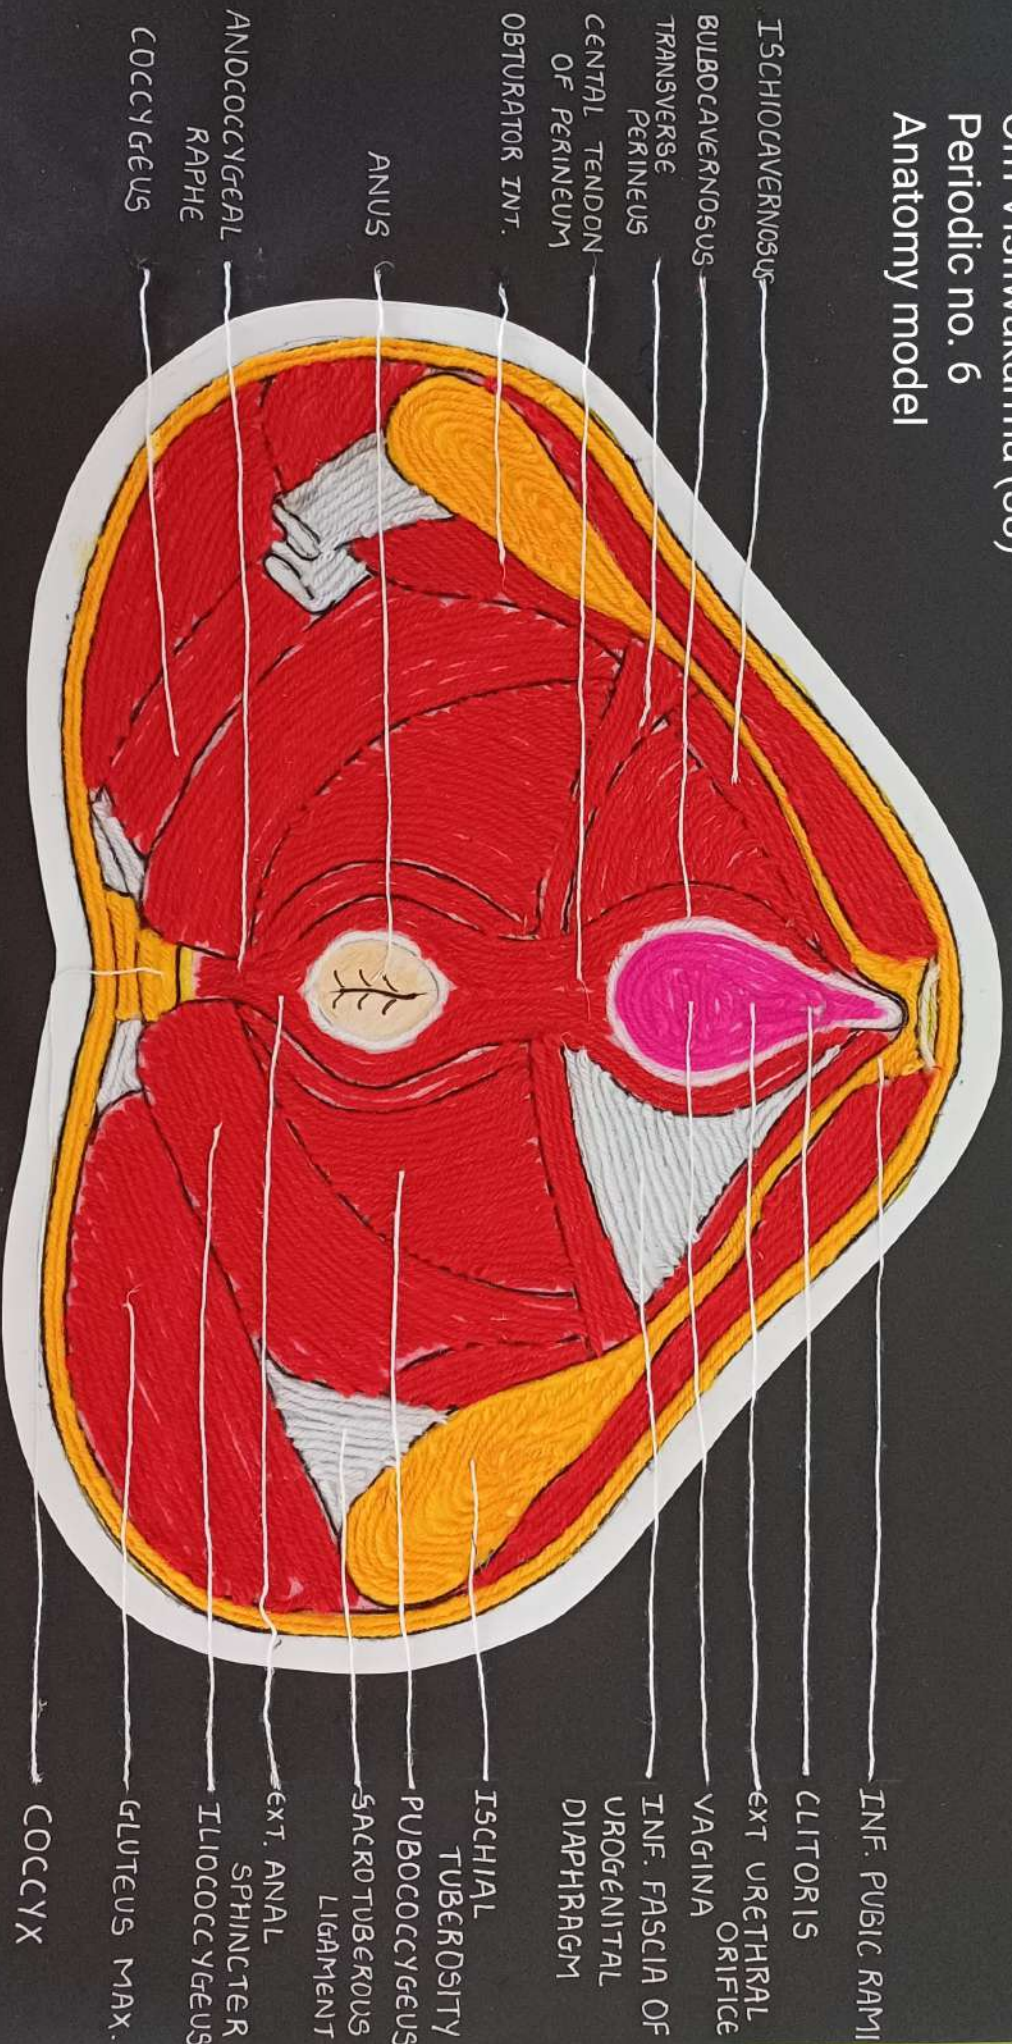

# Muscles of the Pelvic Floor - Female perineum

Name : Shruti Verma(37) &  
Om Vishwakarma (38)  
Periodic no. 6  
Anatomy model

ISCHIOCAVERNOSUS  
BULBOCAVERNOSUS  
TRANSVERSE PERINEUS  
CENTRAL TENDON OF PERINEUM  
OBTURATOR INT.

ANUS  
ANDROCCYGEAL RAPHE  
COCCYGEUS

INF. PUBIC RAMI  
CLITORIS  
EXT URETHRAL ORIFICE  
VAGINA  
INF. FASCIA OF UROGENITAL DIAPHRAGM

ISCHIAL TUBEROSITY  
PUBOCOCCYGEUS  
SACROTUBEROUS LIGAMENT  
EXT. ANAL SPHINCTER  
ILIOCOCCYGEUS  
GLUTEUS MAX.  
COCCYX